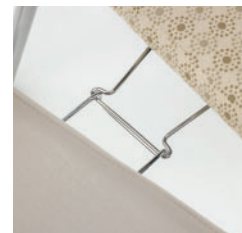

Optional ganging device connects arm and armless models with ease and folds under seat for concealment when not in use.

2615-B

Arm chair features black frame finish and casters.

2630-S

Armless model highlighted with Metallic Silver frame finish and glides.

2610-S

Arm or armless, with glides or casters, all models are capable of stacking five-high on dolly and four-high from the floor.

2670-S

27" counter height stool presented with Metallic Silver frame finish and built-in footrest.