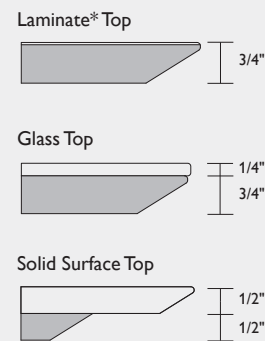

Edge Detail