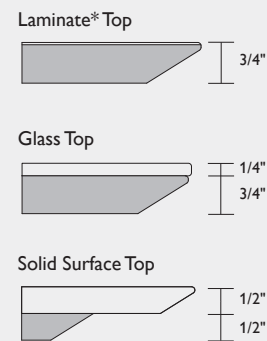

Edge Detail